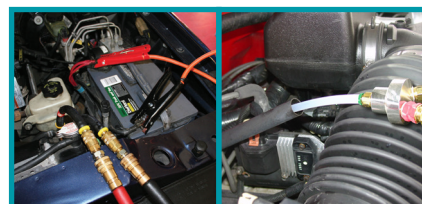

SOLD SEPARATELY:

Adapter Kit: #ZW9903QC

Individual Adapters

INLINE MODE VIDEO

DIPSTICK MODE VIDEO